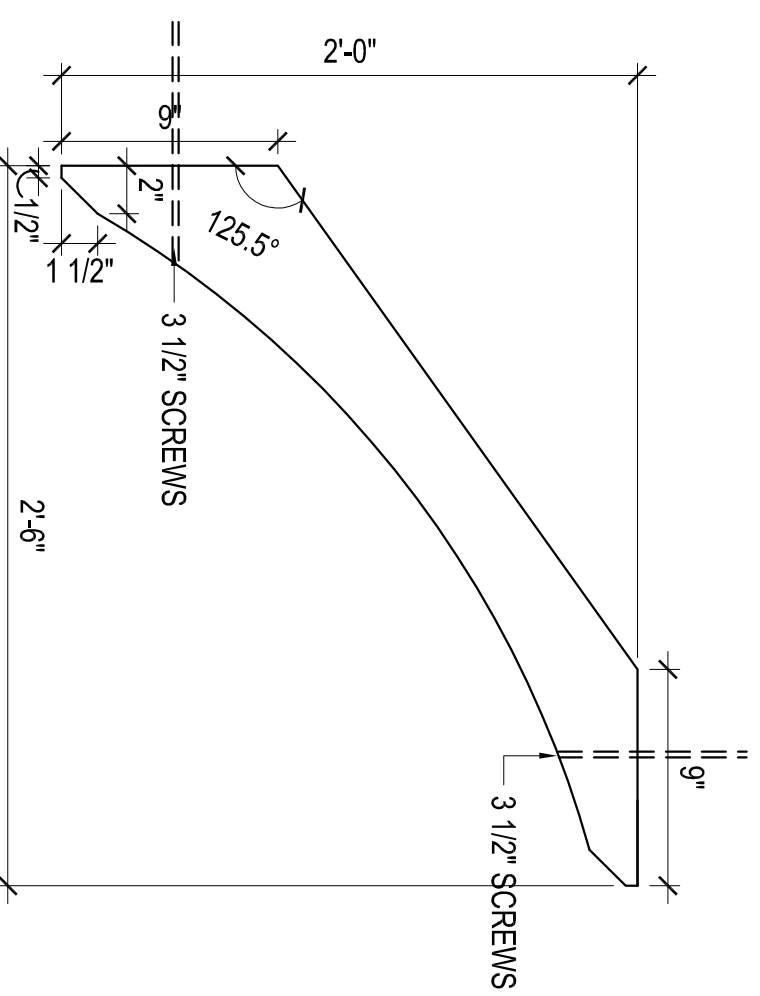

TOP OF POST
3"=1'-0"

ELEVATION OF POST
1 1/2"=1'-0"

BRACE FITS TIGHT TO POST & NEWSPAPER SLOT
*THIS PIECE IS CUT OFF OF 8' POST.
THE REST OF THE POST IS THE MAIN POST

MAILBOX BRACE
3"=1'-0"

COVENTRY RIDGE MAILBOX POST