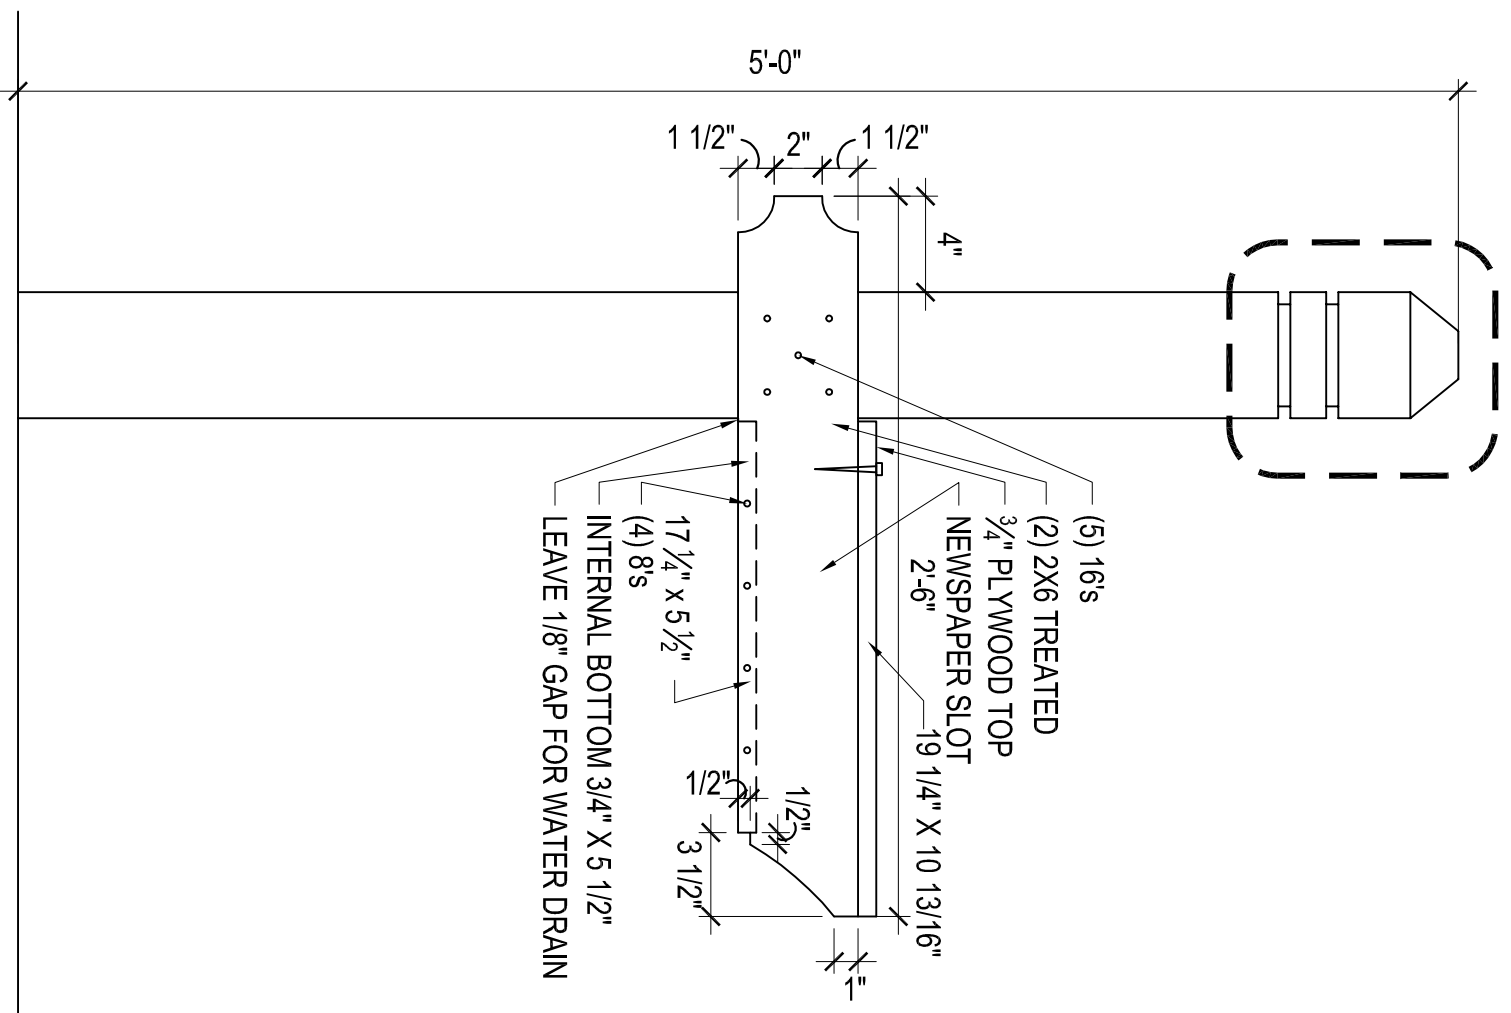

TOP OF POST
3"=1'-0"

ELEVATION OF POST
1 1/2"=1'-0"

BRACE FITS TIGHT TO POST & NEWSPAPER SLOT
*THIS PIECE IS CUT OFF OF 8' POST.
THE REST OF THE POST IS THE MAIN POST

MAILBOX BRACE
3"=1'-0"

COVENTRY RIDGE MAILBOX POST